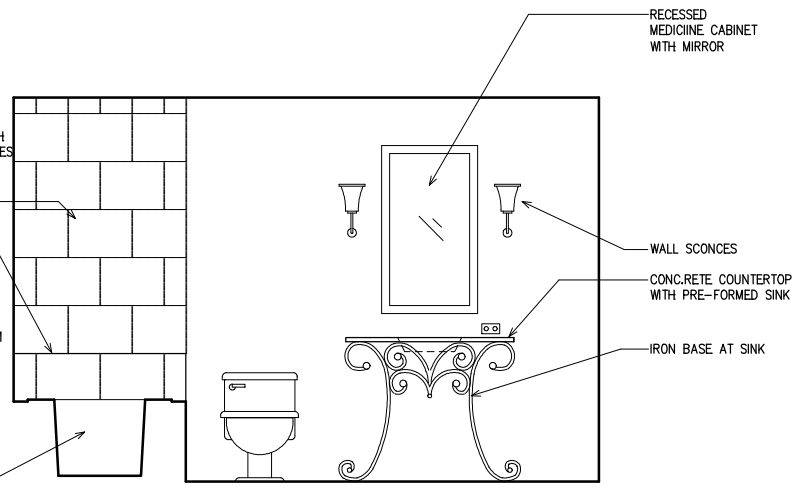

INTERIOR ELEVATION
AT KITCHENETTE

4" CROWN MOLDNG

WOOD CABINET STORAGE UNIT

WOOD PANELS

WOOD CABINET WITH ADJUSTABLE SHELVES FOR ENTERTAINMENT CENTER

OPEN

DOOR BEYOND

PULL-OUT

PULL-OUT

UNDER-COUNTER REF./FRZ.

MP

EXPOSED ROOF TRUSSES

WOOD CABINET WITH ADJUSTABLE SHELVES

TILE SURROUND

TILE LEDGE

TILE BACKSPLASH

SALVAGED GRANITE COUNTERTOP (FROM KITCHEN AT MAIN HOUSE)

WOOD DRAWERS

WOOD BASE CABINET

INTERIOR ELEVATION
AT BATHROOM

RECESSED MEDICINE CABINET WITH MIRROR

WALL SCONCES

CONC.RETE COUNTERTOP WITH PRE-FORMED SINK

IRON BASE AT SINK

NEW TUB